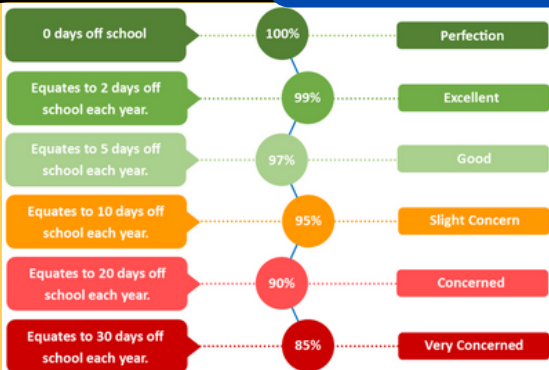

Acceptable Attendance

You should have been given a copy of your child's registration certificate at parents' evening. Please have a look at what this means. If it's a struggle, let us know. We can help.